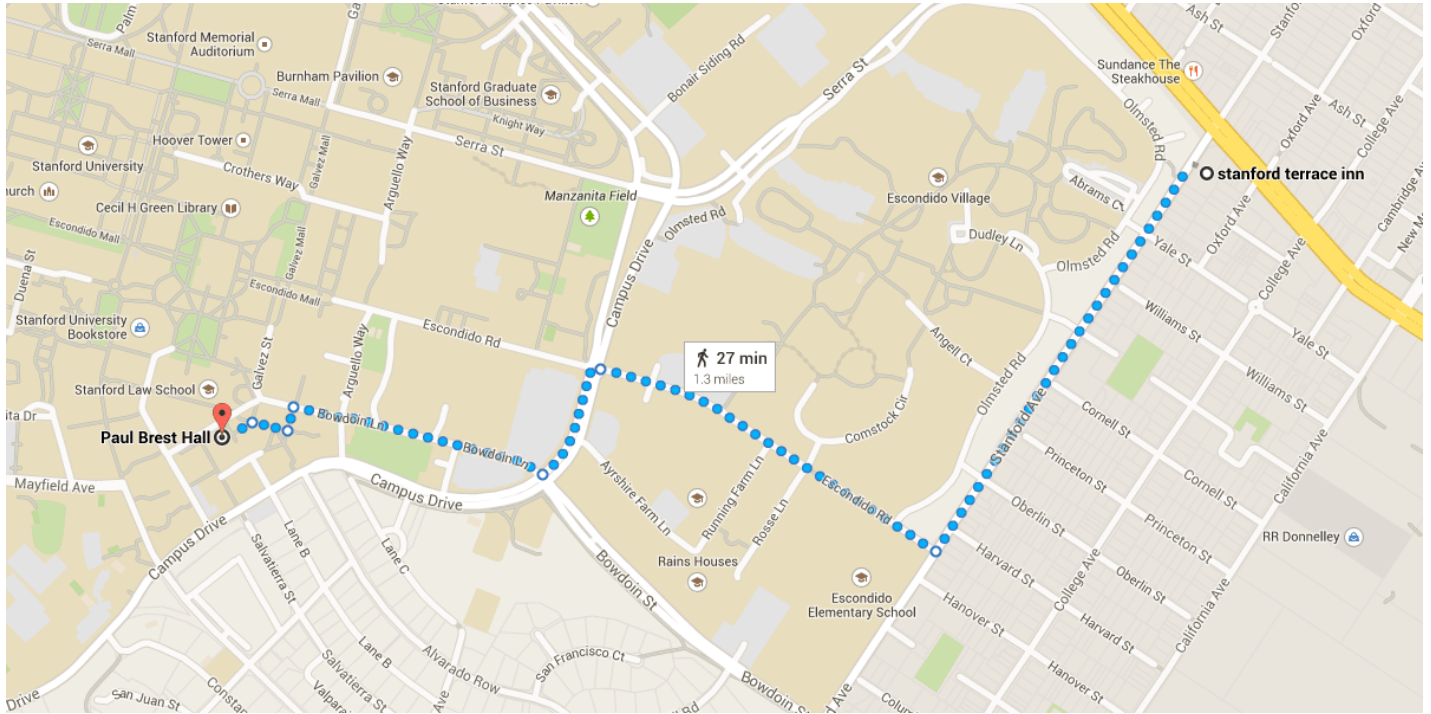

Walk 1.3 miles, 27 min

### Directions from stanford terrace inn to Paul Brest Hall

#### o stanford terrace inn

Use caution - may involve errors or sections not suited for walking

531 Stanford Avenue, Palo Alto, CA 94306

- ↑ 1. Head southwest on Stanford Ave toward Yale St 0.5 mi
- ↘ 2. Turn right onto Escondido Rd 0.4 mi
- ⦿ 3. At the traffic circle, take the 2nd exit onto Campus Drive 0.1 mi
- ↘ 4. Turn right onto Bowdoin Ln 0.3 mi
- ↙ 5. Turn left 131 ft
- ↘ 6. Turn right 190 ft
- ↙ 7. Turn left 125 ft

Map data ©2015 Google