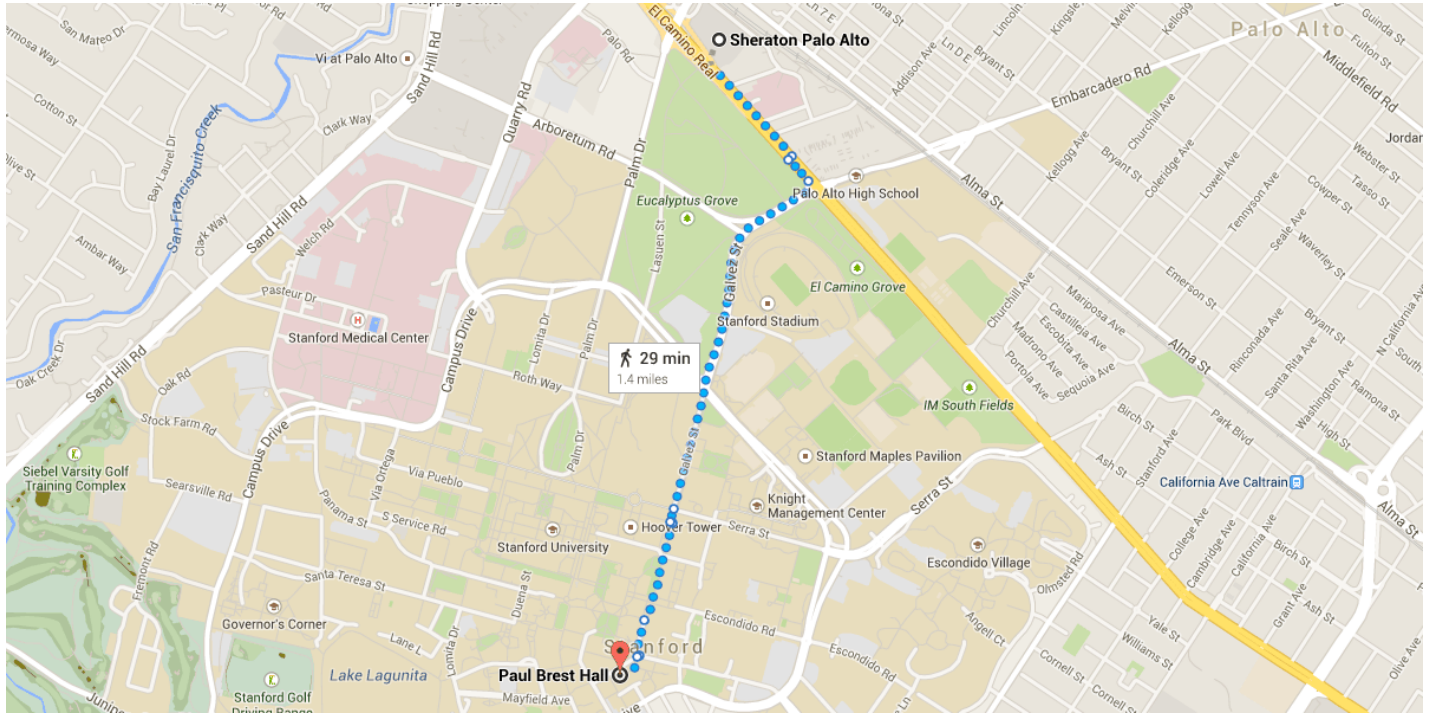

Walk 1.4 miles, 29 min

Directions from Sheraton Palo Alto to Paul Brest Hall

o Sheraton Palo Alto

625 El Camino Real, Palo Alto, CA 94301

Use caution - may involve errors or sections not suited for walking

- 1. Head southeast on El Camino Real toward Wells Ave

↑ _____ 0.2 mi

- 2. Turn right toward El Camino Real

↘ _____ 52 ft

- 3. Turn left onto El Camino Real

↙ _____ 305 ft

- 4. Turn right onto Galvez St

↘ _____ 0.7 mi

- 5. Continue onto Galvez Mall

↑ _____ 135 ft

- 6. Turn left to stay on Galvez Mall

↙ _____ 33 ft

- 7. Turn right to stay on Galvez Mall

↘ _____ 0.2 mi

-  8. Galvez Mall turns slightly **left** and becomes **Galvez St** 390 ft

-  9. Turn **right** onto **Nathan Abbott Way** 23 ft

-  10. Turn **left** 240 ft

 **Paul Brest Hall**
Stanford, CA 94305

These directions are for planning purposes only. You may find that construction projects, traffic, weather, or other events may cause conditions to differ from the map results, and you should plan your route accordingly. You must obey all signs or notices regarding your route.